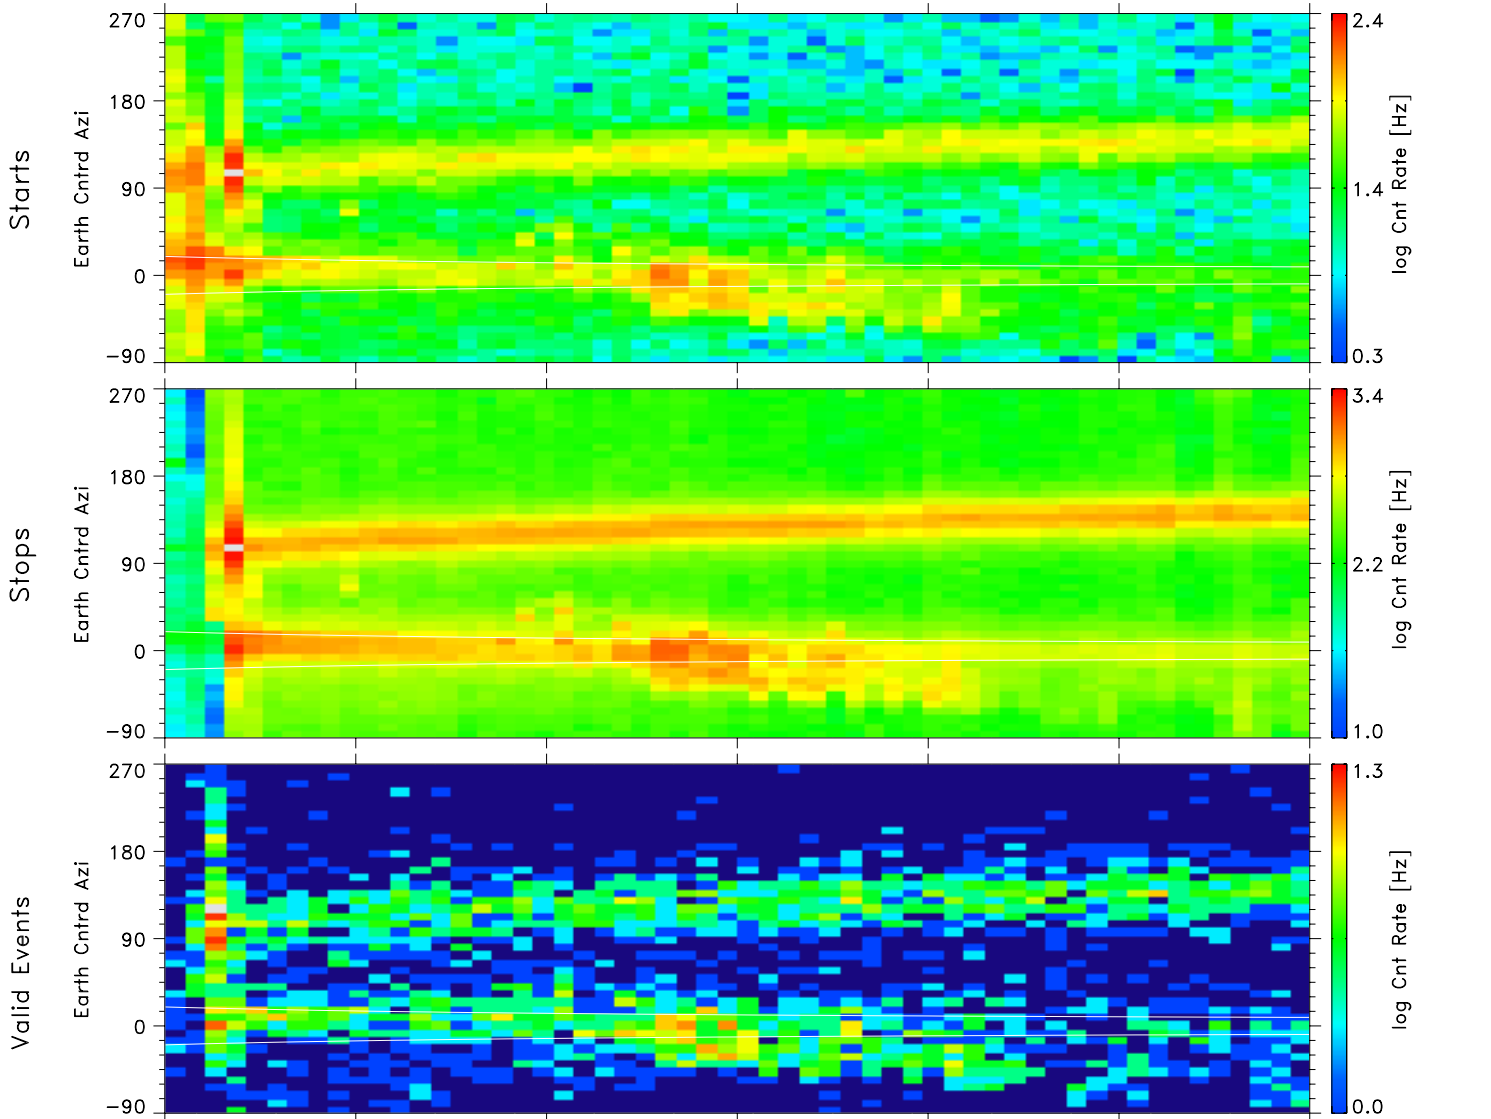

IMAGE/LENA Singles & Coincidences

Start Time: 2000/06/08 (160) 15:30:00
 Stop Time: 2000/06/08 (160) 17:30:00

no data
 no cnts

UT	15:30	15:50	16:10	16:30	16:50	17:10	17:30	hh:mm
Lshell	6.00	18.00	46.00	108.00	166.00	145.00	102.00	
RE	2.70	3.40	4.02	4.58	5.08	5.52	5.92	Re
MLT	20.28	20.86	21.76	23.27	1.44	3.37	4.58	hrs
MLat	51.28	64.63	73.17	78.39	80.20	78.97	76.24	degs
InvLat	65.91	76.37	81.52	84.48	85.55	85.24	84.32	degs

TOF Start CFD Level: 2
 HVPS Optics Steering Cmd: 0
 lena_dps_v1.0.7
 Thu Dec 6 11:40:08 2001
 Data: UDF Definitive
 zero spin angle: Earth

TOF Stop CFD Level: 6
 HVPS MCP Stop VMON: 155*
/archive4/stage/I00060815301730-sumsp0_q15992.pdf