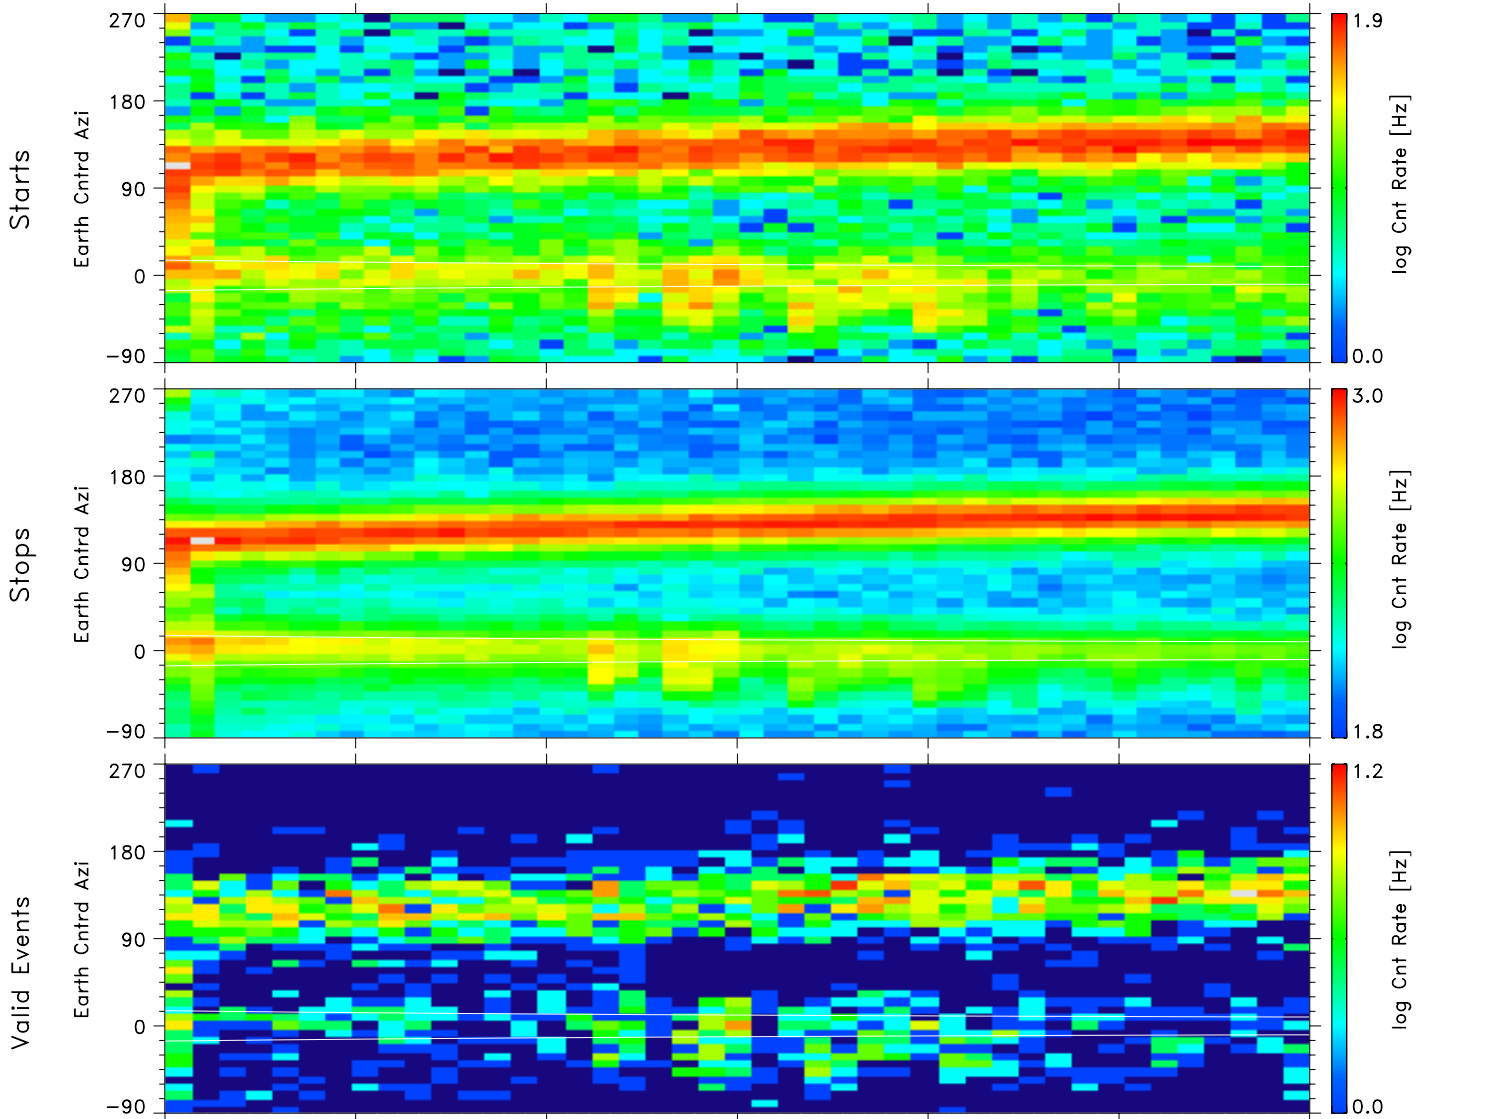

IMAGE/LENA Singles & Coincidences

Start Time: 2000/06/10 (162) 10:30:00
 Stop Time: 2000/06/10 (162) 12:00:00

no data
 no cnts

UT	10:30	10:45	11:00	11:15	11:30	11:45	12:00	hh:mm
Lshell	14.00	29.00	55.00	121.00	274.00	986.00	8525.00	
RE	3.34	3.85	4.26	4.69	5.03	5.40	5.69	Re
MLT	18.71	18.59	18.48	18.36	18.24	17.99	17.13	hrs
MLat	61.78	69.09	74.10	78.82	82.35	85.88	88.62	degs
InvLat	74.50	79.30	82.25	84.78	86.54	88.18	89.38	degs

TOF Start CFD Level: 2
 HVPS Optics Steering Cmd: 0
 lena_dps_v1.0.7
 Thu Dec 6 11:37:12 2001
 Data: UDF Definitive
 zero spin angle: Earth

TOF Stop CFD Level: 6
 HVPS MCP Stop VMON: 167
/archive4/stage/I00061010301200_sumsp0_q15852.pdf