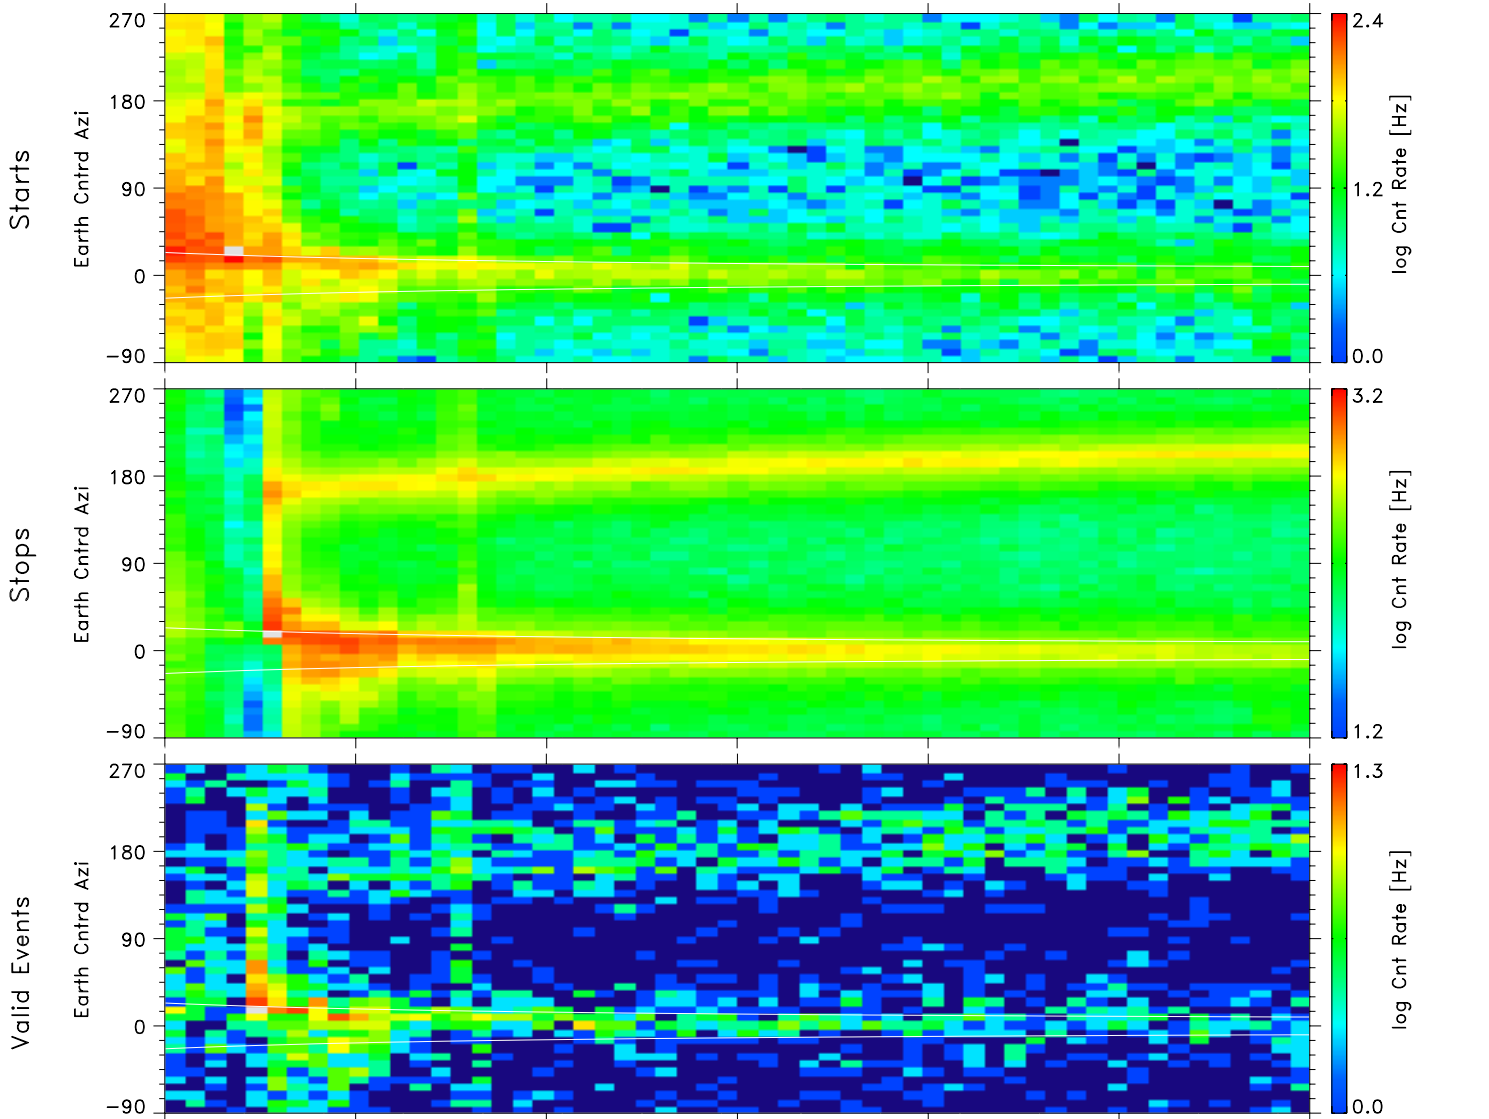

IMAGE/LENA Singles & Coincidences

Start Time: 2000/07/13 (195) 15:00:00
 Stop Time: 2000/07/13 (195) 17:00:00

no data
 no cnts

UT	15:00	15:20	15:40	16:00	16:20	16:40	17:00	hh:mm
Lshell	3.00	10.00	26.00	63.00	118.00	135.00	107.00	
RE	2.27	3.00	3.67	4.26	4.79	5.26	5.69	Re
MLT	17.75	18.33	19.12	20.33	22.15	0.19	1.71	hrs
MLat	39.19	57.31	68.23	75.12	78.65	78.90	76.95	degs
InvLat	54.74	71.57	78.69	82.76	84.72	85.06	84.45	degs

TOF Start CFD Level: 2
 HVPS Optics Steering Cmd: 0
 lena_dps_v1.0.7
 Thu Dec 6 11:44:53 2001
 Data: UDF Definitive
 zero spin angle: Earth

TOF Stop CFD Level: 6
 HVPS MCP Stop VMON: 155*
/archive4/stage/I00071315001700_sumsp0_q16119.pdf